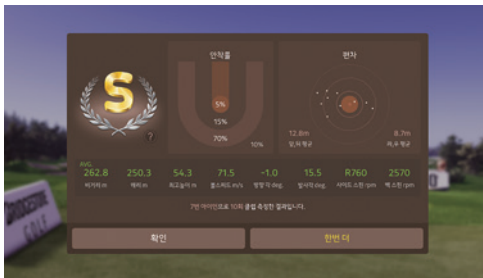

Convenience

With the user-optimized configuration, anyone can practice easily and comfortably.

Putting practice range

You can easily move to the putting practice range with the keypad and set the distance.

9 hole round

The effect of practice is doubled with the '9-hole round' where you learn the practical sense.

Junior mode

Have fun practicing with the whole family in 'Junior Mode' for children.

Club measurement

Knowing and practicing your club's distance increases your accuracy.

Ball flight

11 pitch analysis functions

Upgraded data

Club path and face angle at a glance!

DEVICE

FRIENDS SCREEN R

Camera sensor