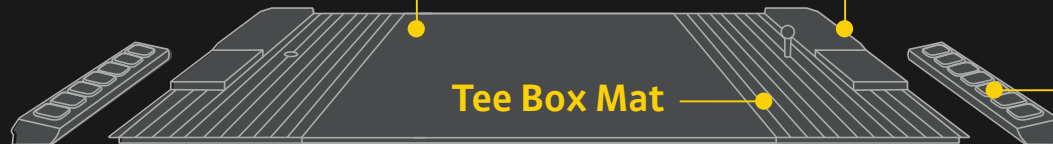

DEVICE

FRIENDS SCREEN T2

710S ARC Sensor

Specialized in measuring the actual rotation amount and angle of the ball with 3,800FPS effect, resulting in results 10 times faster at 1,000Mbps (1Gbps) communication speed

Projector

Realize bright image quality by emitting 5,000 lumens of light with an LCD laser projector

PC & Console Case

Large console with high-performance PC features

Swing plate

Minimize noise by driving electric motor method and reduce maintenance cost due to minor breakdowns

Bunker / Rough Mat

Realize realistic play with dedicated bunkers and rough mats that preserve natural textures

Tee Box Mat

Realize a realistic ball hitting feel by a shock-absorbing large mat developed through an optimal design