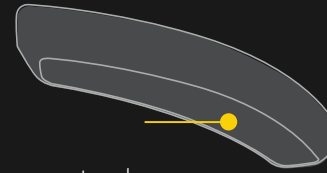

DEVICE

FRIENDS SCREEN T2

710S ARC Sensor

Specialized in measuring the actual rotation amount and angle of the ball with 3,800FPS effect, resulting in results 10 times faster at 1,000Mbps (1Gbps) communication speed

Projector

Realize bright image quality by emitting 5,000 lumens of light with an LCD laser projector

PC & Console Case

Large console with high-performance PC features

Swing plate

Minimize noise by driving electric motor method and reduce maintenance cost due to minor breakdowns